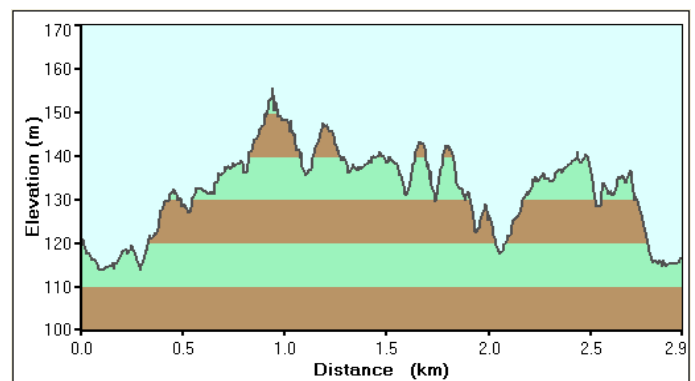

# TCCSC Snowshoe Trail

**Short Loop - 2km**  
**30 - 45 minutes**

**Long Loop - 3km**  
**45 - 60 minutes**

\* Long Beaver Dam Lookout Loop adds 1/2km ~ 15 - 30 minutes (including Extension)

\*Bring your camera and refreshments.