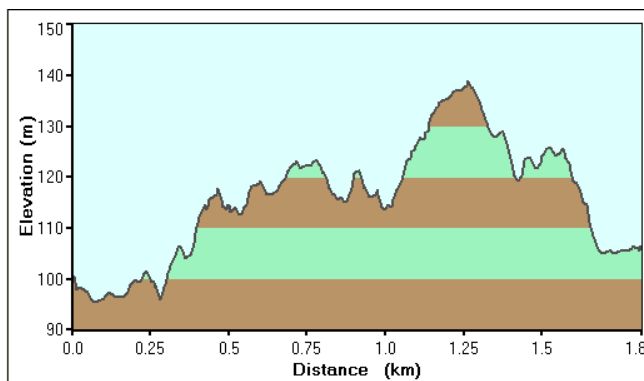

# TCCSC Snowshoe Trail

**Short Loop - 2km**  
**30 - 45 minutes**

**Long Loop - 3km**  
**45 - 60 minutes**

\* Long Beaver Dam Lookout Loop adds 1/2km ~ 15 - 30 minutes (including Extension)

\*Bring your camera and refreshments.