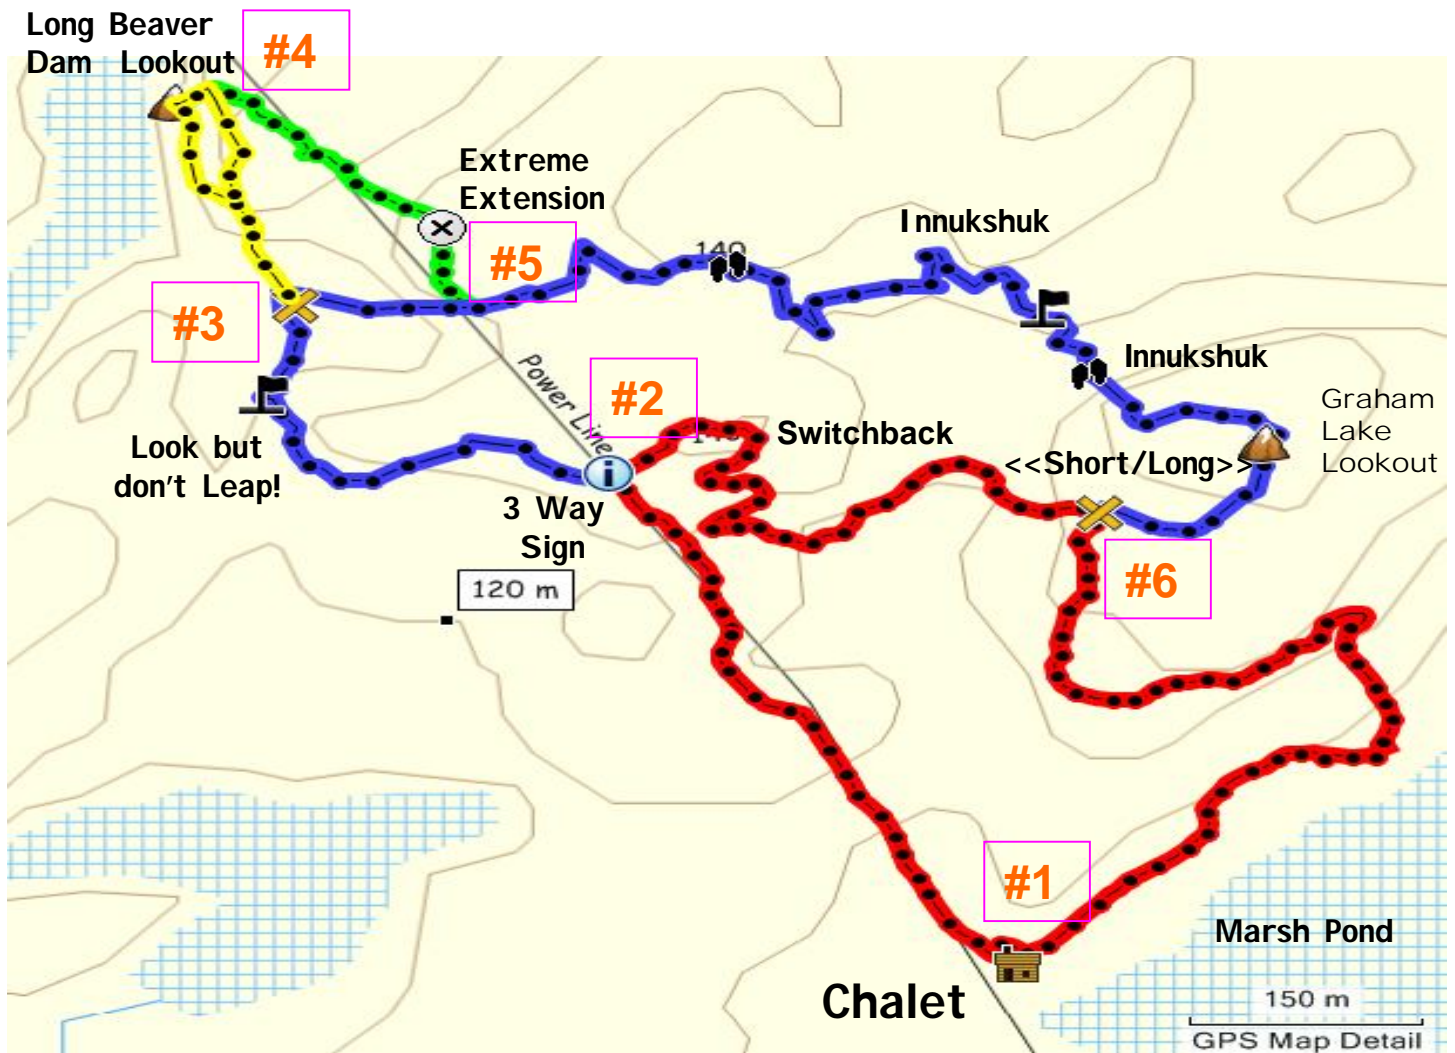

# TCCSC Snowshoe Trail

**Short Loop - 2km**  
**30 - 45 minutes**

**Long Loop - 3km**  
**45 - 60 minutes**

\* Long Beaver Dam Lookout Loop adds 1/2km ~ 15 - 30 minutes (including Extension)

\*Bring your camera and refreshments.